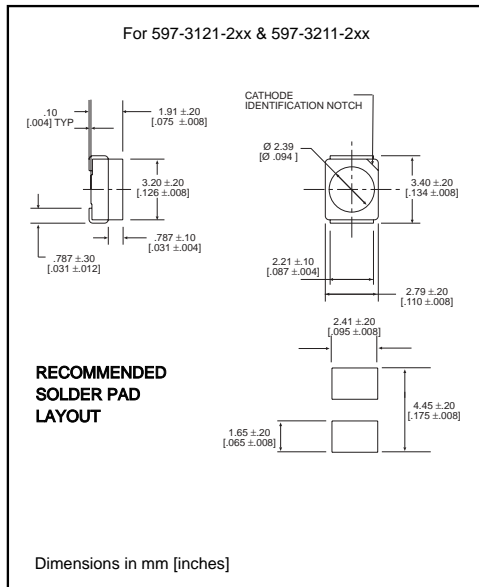

<b>PART NO.*</b>	<b>COLOR</b>
597-3001-2xx	Red
597-3121-2xx	AlGaAs Red
597-3211-2xx	Orange
597-3301-2xx	Green
597-3401-2xx	Yellow

**Features**

- Compatible with automatic placement equipment
- Compatible with infrared reflow processes
- Packaged on 8mm tape, 7" reels (meets EIA-481-1 standard)
- Helps to eliminate mixed technology PC board processing
- Compatible with Dialight's Optopipe™ Series light pipes

**\*ORDERING INFORMATION**

**597-3xx1-2xx**

packaging option

02	20 pieces on tape
07	7" reel, 2000 pcs/reel

*Solder Adherence per MIL-STD-202E, Method 208C*

<b>OPERATING CHARACTERISTICS</b> ( $T_A=25^\circ\text{C}$ )		Red <b>-3001</b>	AlGaAs Red <b>-3121</b>	Green <b>-3301</b>	Orange <b>-3211</b>	Yellow <b>-3401</b>
Luminous Intensity (mcd) $I_F=10\text{mA}$	Min.	4	10	4	6.3	4
	Typical	10	20	10		7
Peak Wavelength (nm) $\lambda_{\text{Peak}}$	Typical	630	660	565	610	585
Viewing Angle ( $2\Theta_{1/2}$ )	Typical	120°	120°	120°	120°	120°
Forward Voltage (V) $I_F=20\text{mA}$ * $I_F=10\text{mA}$	Typical	2	1.75*	2.1	2*	2.1
	Max.	2.8	2.6*	2.8	2.6*	2.8
Reverse Voltage (V), $I_R=10\mu\text{A}$	Min.	5	5	5	5	5