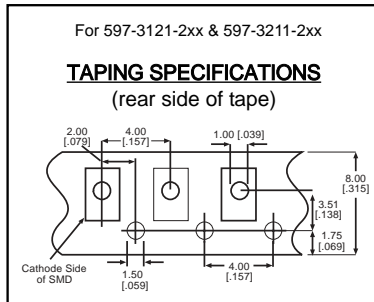

<b>PART NO.*</b>	<b>COLOR</b>
597-3001-2xx	Red
597-3121-2xx	AlGaAs Red
597-3211-2xx	Orange
597-3301-2xx	Green
597-3401-2xx	Yellow

**Features**

- Compatible with automatic placement equipment
- Compatible with infrared reflow processes
- Packaged on 8mm tape, 7" reels (meets EIA-481-1 standard)
- Helps to eliminate mixed technology PC board processing
- Compatible with Dialight's Optopipe™ Series light pipes

**\*ORDERING INFORMATION**

**597-3xx1-2xx**

packaging option

02	20 pieces on tape
07	7" reel, 2000 pcs/reel

# 597-3xx1-2xx

<b>ABSOLUTE MAXIMUM RATINGS</b> ( $T_A=25^\circ\text{C}$ )	Red <b>-3001</b>	AlGaAs Red <b>-3121</b>	Green <b>-3301</b>	Orange <b>-3211</b>	Yellow <b>-3401</b>
Power Dissipation (mW)	100	100	100	100	60
Forward Current (mA)	30	30	30	30	20
Derating (mA/°C) <i>From 25°C From 55°C</i>	.4	.66*	.4	.66*	.25
Peak Current (mA) <i>Pulse width = 100 <math>\mu\text{s}</math> *Pulse width = 10 <math>\mu\text{s}</math></i>	120	500*	120	500*	80
Operating Temperature (°C)	-55/+85	-55/+100	-55/+85	-55/+100	-55/+85
Storage Temperature (°C)	-55/+100	-55/+100	-55/+100	-55/+100	-55/+100
Soldering Profile	235°C peak 15 seconds, 185° for 90 seconds				

*Solder Adherence per MIL-STD-202E, Method 208C*

<b>OPERATING CHARACTERISTICS</b> ( $T_A=25^\circ\text{C}$ )		Red <b>-3001</b>	AlGaAs Red <b>-3121</b>	Green <b>-3301</b>	Orange <b>-3211</b>	Yellow <b>-3401</b>
Luminous Intensity (mcd) $I_F=10\text{mA}$	Min.	4	10	4	6.3	4
	Typical	10	20	10		7
Peak Wavelength (nm) $\lambda_{\text{Peak}}$	Typical	630	660	565	610	585
Viewing Angle ( $2\Theta_{1/2}$ )	Typical	120°	120°	120°	120°	120°
Forward Voltage (V) $I_F=20\text{mA}$ * $I_F=10\text{mA}$	Typical	2	1.75*	2.1	2*	2.1
	Max.	2.8	2.6*	2.8	2.6*	2.8
Reverse Voltage (V), $I_R=10\mu\text{A}$	Min.	5	5	5	5	5