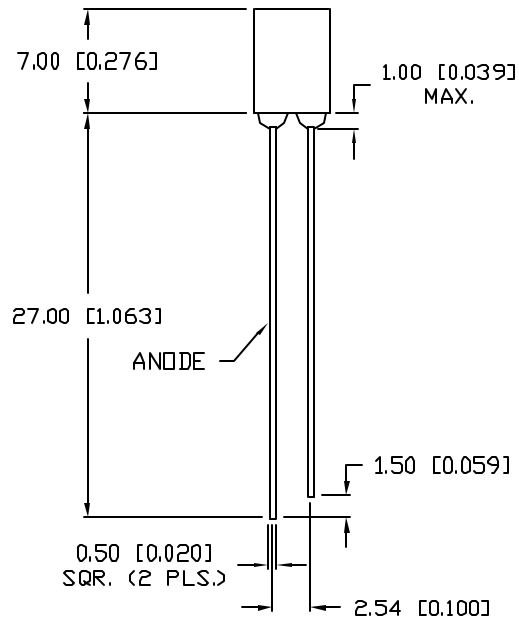

UNCONTROLLED DOCUMENT

PART NUMBER
SSL-LX2573GD

REV.
C

REV.	E.C.N. NUMBER AND REVISION COMMENTS	DATE
A	UPDATED SPECS.	5.25.95
B	E.C.N. #10BRDR. & REDRAWN IN 3D.	6.15.01
C	E.C.N. #11248.	8.12.05

ELECTRO-OPTICAL CHARACTERISTICS $T_A=25^\circ\text{C}$ $I_f=20\text{mA}$

PARAMETER	MIN	TYP	MAX	UNITS	TEST COND
PEAK WAVELENGTH		565		nm	
FORWARD VOLTAGE		2.2	2.6	V _f	
REVERSE VOLTAGE	5.0			V _r	$I_f=100\mu\text{A}$
AXIAL INTENSITY		10		med	$I_f=20\text{mA}$
VIEWING ANGLE		110		2x theta	
EMITTED COLOR:	GREEN				
EPOXY LENS FINISH:	GREEN DIFFUSED				

LIMITS OF SAFE OPERATION AT 25°C

PARAMETER	MAX	UNITS
PEAK FORWARD CURRENT*	150	mA
STEADY CURRENT	25	mA
POWER DISSIPATION	105	mW
DERATE FROM 25°C	-1.2	mW/°C
OPERATING, STORAGE TEMP.	-40 TO +85	°C
SOLDERING TEMP.	+260	°C
2.0mm FROM BODY		3 SEC. MAX

REV. C	PART NUMBER SSL-LX2573GD
-----------	-----------------------------

2mm x 5mm RECTANGULAR, 565nm GREEN LED,
GREEN DIFFUSED LENS.

CONFIDENTIAL INFORMATION
THE INFORMATION CONTAINED IN THIS DOCUMENT IS THE PROPERTY OF LUMEX INC. EXCEPT AS SPECIFICALLY AUTHORIZED IN WRITING BY LUMEX INC, THE HOLDER OF THIS DOCUMENT SHALL KEEP ALL INFORMATION CONTAINED HEREIN CONFIDENTIAL AND SHALL PROTECT SAME IN WHOLE OR IN PART FROM DISCLOSURE AND DISSEMINATION TO ALL THIRD PARTIES.